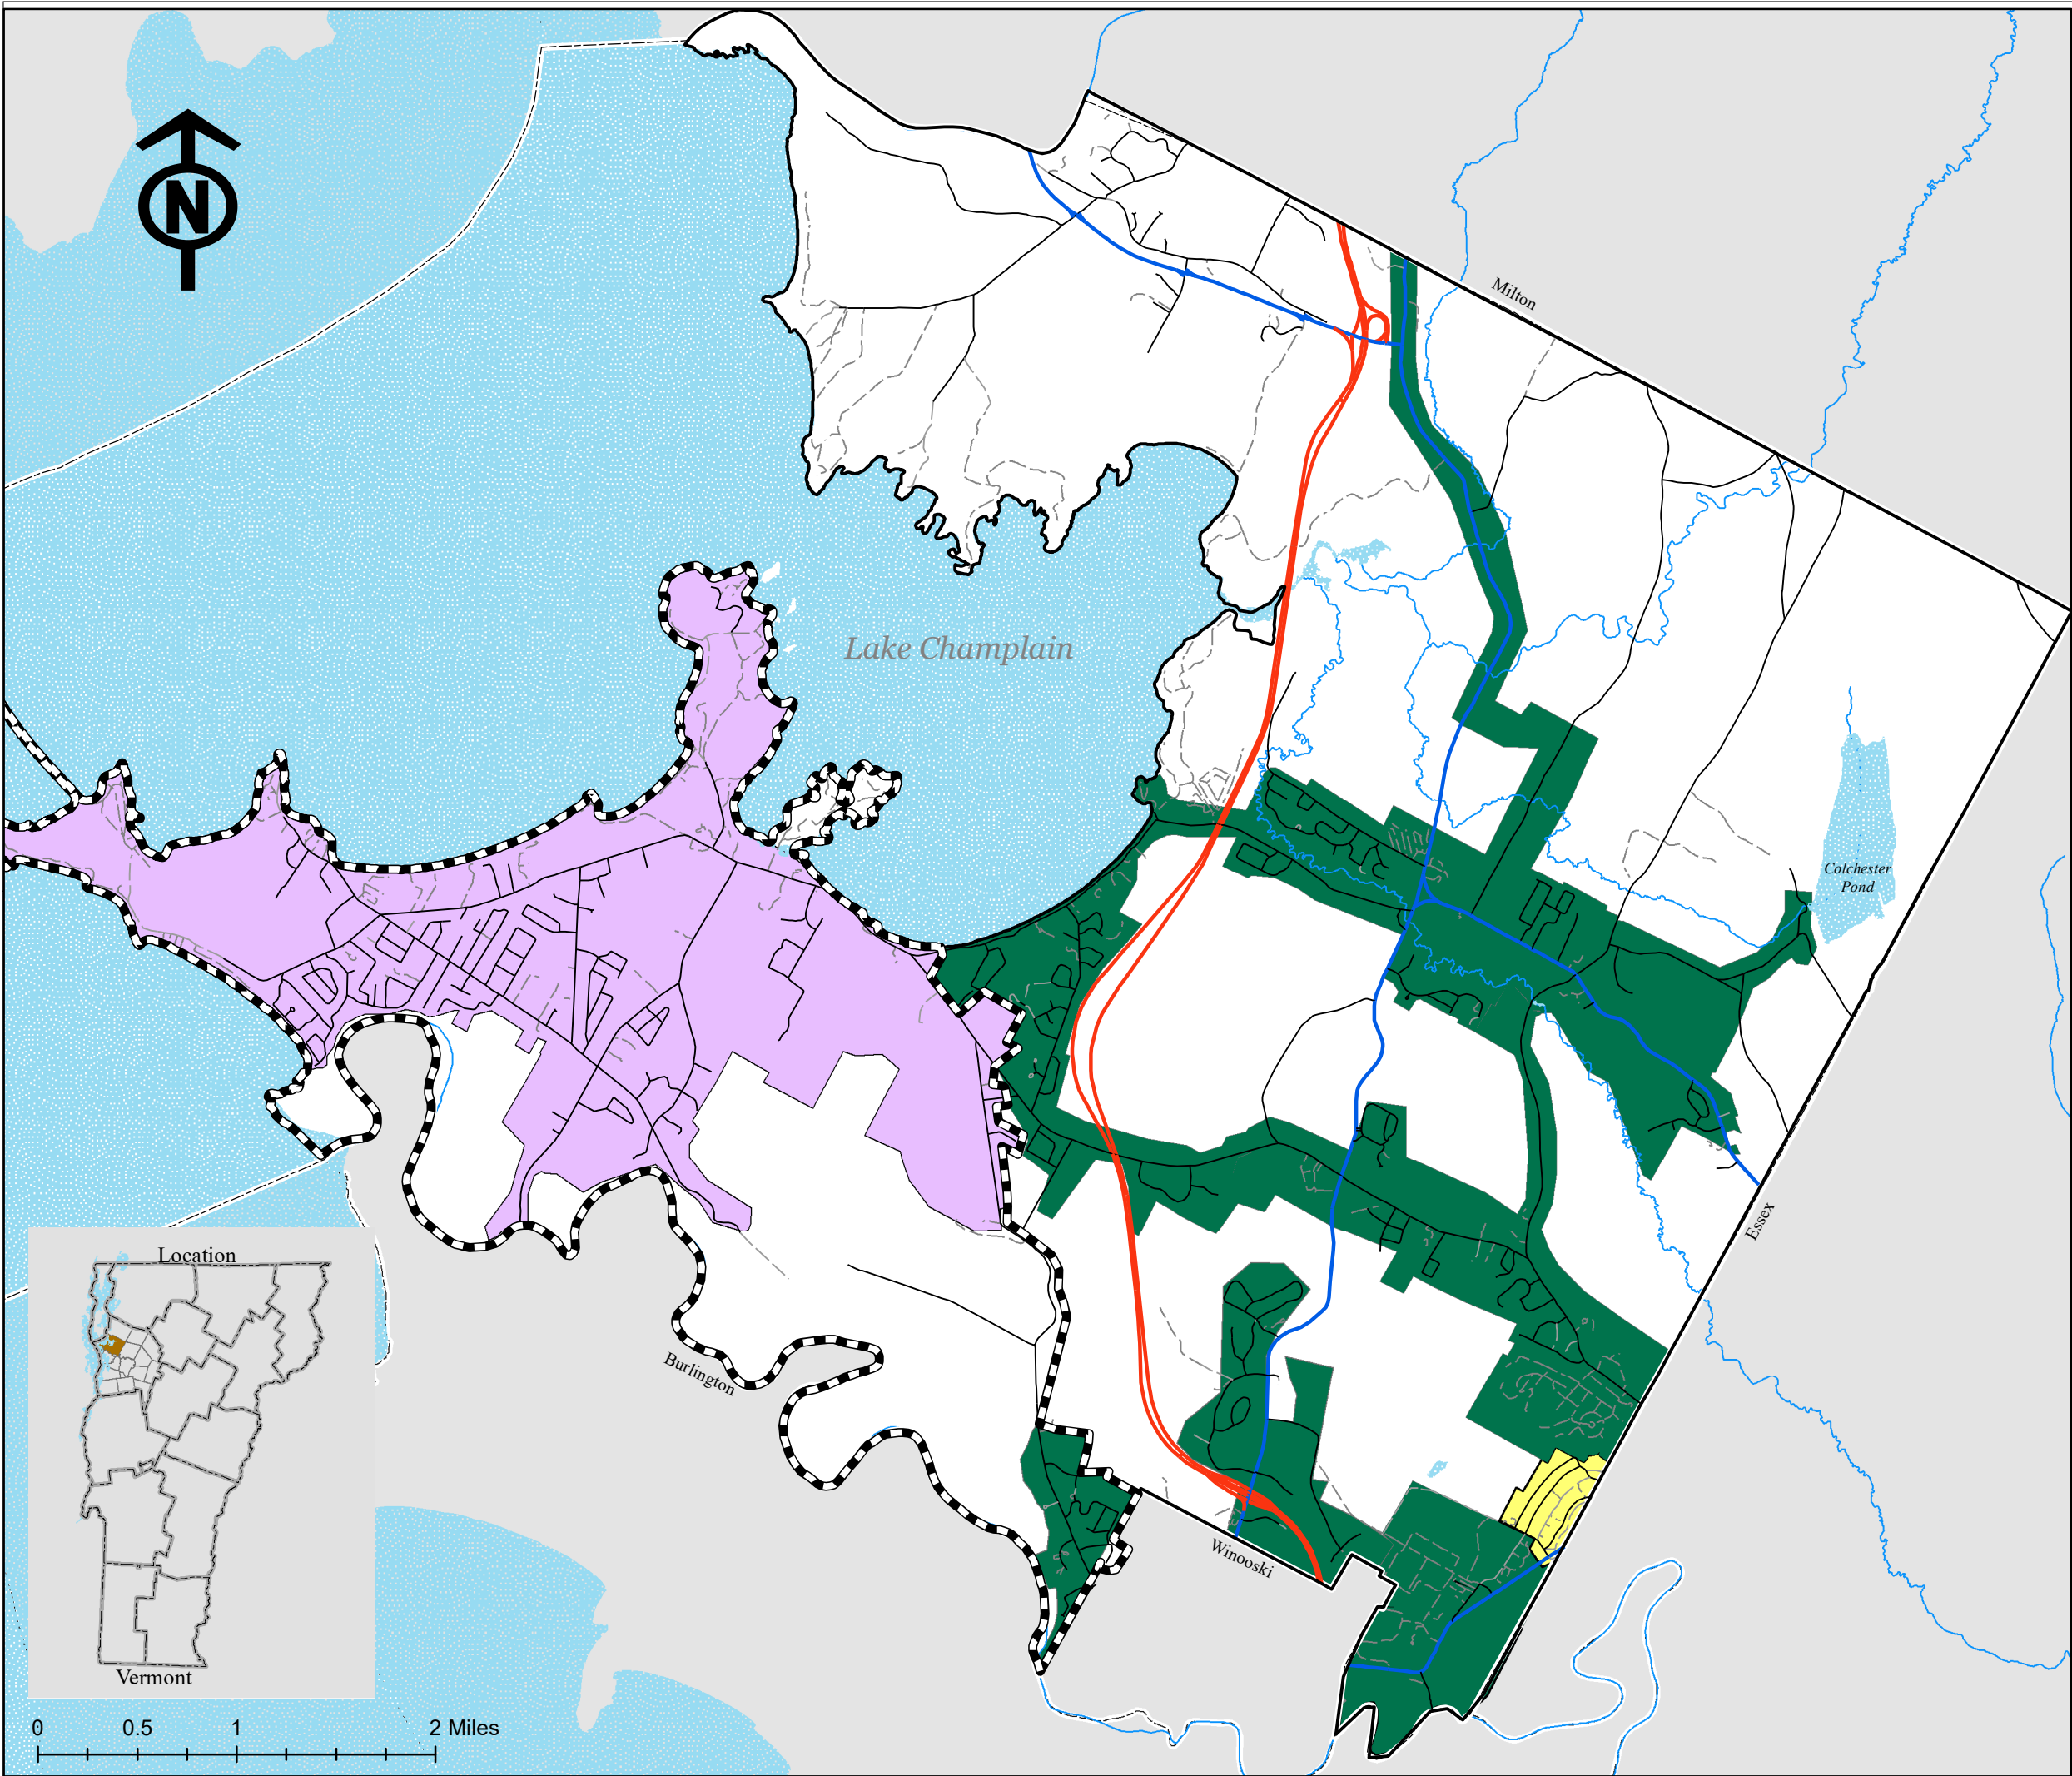

Water Service Providers in Colchester, Vermont

Fire District Territory

Current Water Service Areas

-  Champlain Water District
-  Fire District #2
-  Town of Essex

Sources:
Fire District Boundaries - CCRPC, TOC 2022
Surface Water - IWRMP, 2011
Road Centerline - 2012, CCRPC
Date: 8/3/2022

0 0.5 1 2 Miles